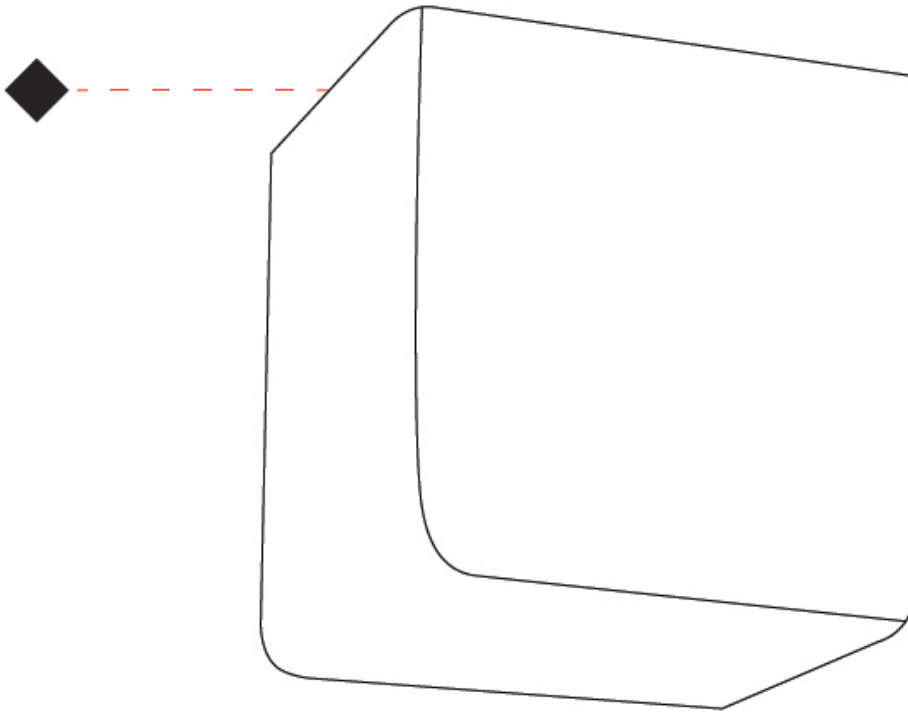

PROJECT

TYPE

SPECIFIER

QUANTITY

DATE