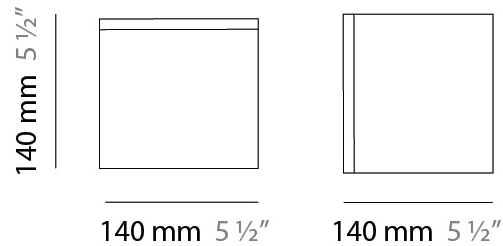

PROJECT
TYPE
SPECIFIER
QUANTITY
DATE

KUBIK SURFACE

D83280R9

base number

1. To build a product code in our configurator select the specify button on the base model # product page
2. To build a manual product code on this datasheet choose from the options listed below in blue font and add the suffix to the base model #

GENERAL

Series: Kubik
Brand: Panzeri
Division: Design
Mounting Type: Surface
Mounting Location: Ceiling
Subcategory: Ambient

PHYSICAL

Shape: Square
Length (mm): 140
Length (in): 5 1/2
Width (mm): 140
Width (in): 5 1/2
Height (mm): 140
Height (in): 5 1/2
Extension (mm): 140
Extension (in): 5 1/2
Light Distribution: Omnidirectional
Weight (kg): 1.26
Weight (lbs): 2.78
Diffuser: Matte White Blown Glass
Fixture Finish: WHI
Fixture Material: Metal

ELECTRICAL

Lamp Type: LED
Input Wattage (W): 13
Total Output Wattage (W): 11.2
Dimming: Non-Dimmable
Driver Included: Yes
Driver Location: Integrated
Driver Type: Constant Current - 120Vac
Driver Class: Class 2
Input Voltage (V): 120 - 277
Constant Current (MA): 350
Upon Request: (Not included - see components) Remote: 0-10Vdc dimming / Phase dimming @120Vac only / Non-dimming 120/277Vac

LED

Color Temperature (°K): 3000
Max. Delivered Lumen (lm): 758
Nominal Lumen (lm): 1160
CRI: >90 CRI
Lamp Life (hrs): 60000

OPTICAL

RATINGS AND CERTIFICATIONS

Certified By: Certified for North American Standards
IP rating: IP40