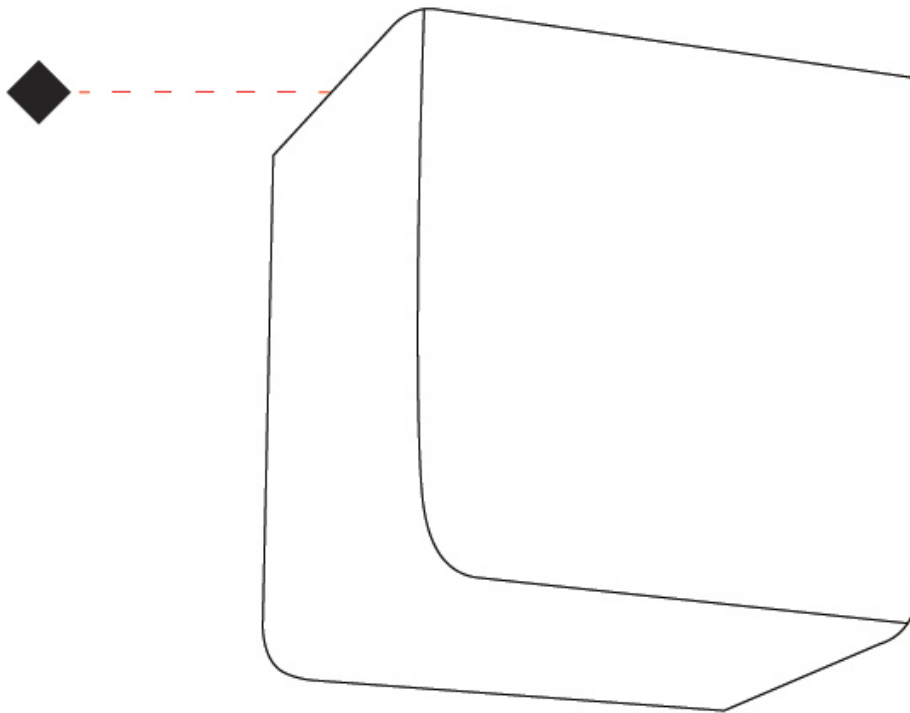

PROJECT _____

TYPE _____

SPECIFIER _____

QUANTITY _____

DATE _____