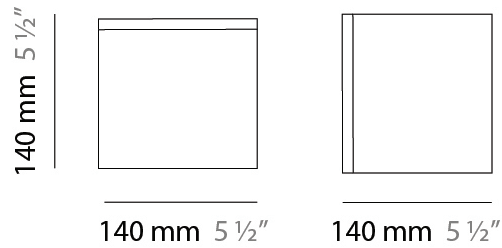

PROJECT
TYPE
SPECIFIER
QUANTITY
DATE

KUBIK SURFACE

D83003

base number

1. To build a product code in our configurator select the specify button on the base model # product page
2. To build a manual product code on this datasheet choose from the options listed below in blue font and add the suffix to the base model #

GENERAL

Series: Kubik
Brand: Panzeri
Division: Design
Mounting Type: Surface
Mounting Location: Ceiling
Subcategory: Ambient

PHYSICAL

Shape: Square
Length (mm): 140
Length (in): 5 1/2
Width (mm): 140
Width (in): 5 1/2
Height (mm): 140
Height (in): 5 1/2
Extension (mm): 140
Extension (in): 5 1/2
Light Distribution: Omnidirectional
Weight (kg): 1.50
Weight (lbs): 3.30
Diffuser: Matte White Blown Glass
Fixture Finish: WHI
Fixture Material: Metal

ELECTRICAL

Number of Lamps: 1
Lamp Type: LED Retrofit / CFL
Lamp Shape: T4
Bulb Included: Bulb Not Included
Max. Wattage Per Lamp (W): 3 / 35
Lamp Base: G9
Input Voltage (V): 120

LED

OPTICAL

RATINGS AND CERTIFICATIONS

Certified By: Certified for North American Standards
IP rating: IP40